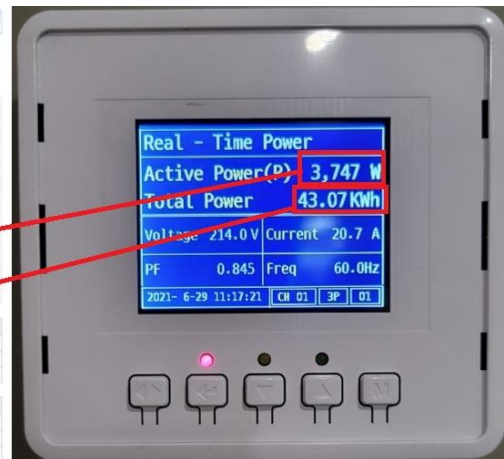

SEM380 SMART ENERGY
LOGGER