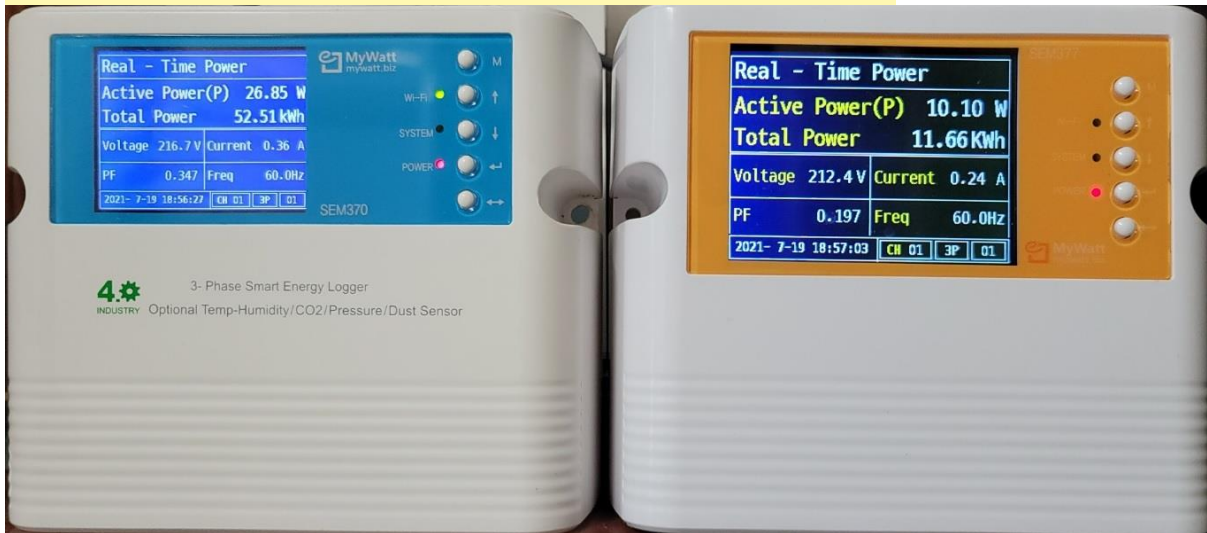

# SEM377 Smart Energy Logger

**MYWATT SEM377 Wall Mounting Type 3-Phase Electricity Energy Logger (3.2" TFT LCD)**

**Size: 1200MM X 1100MM**

**Left: SEM375**

**Right: SEM377**

## Scope of Supply

**1. SEM377 ENERGY-EYE Smart Electricity Energy Logger: 1set**

**\*3-Phase 4-Line Electricity, V, A, Power Factor, Frequency (Hz), Active Power, Reactive Power Apparent Power, Total Power**

**\*3.2" Icd Display Unit: Day/Week/Month/Year bar graph display, Day/Month/Year Chart display, 2-years data logging on Flash memory.**

**\*Communication: RS-485 MODBUS, TCP/IP (LAN), Free RS-485 software.**

**3. 4-Gb Micro-sd Card (10-Year data logging with 1-Minute interval):  
1pc**

**4. Clip-on Type 100A Current Clamp: 3pcs**

**5. 2-Wire 230V power cable for single phase measurement (2 meter):  
1pc**

**6. 9-Sets Lcd scroll mode (5-Second interval): Realtime/Total Power, Day/Month energy and cost display, Temperature/Humidity display, Day/Month Graph display, Day/Month Chart display and Compare display.**