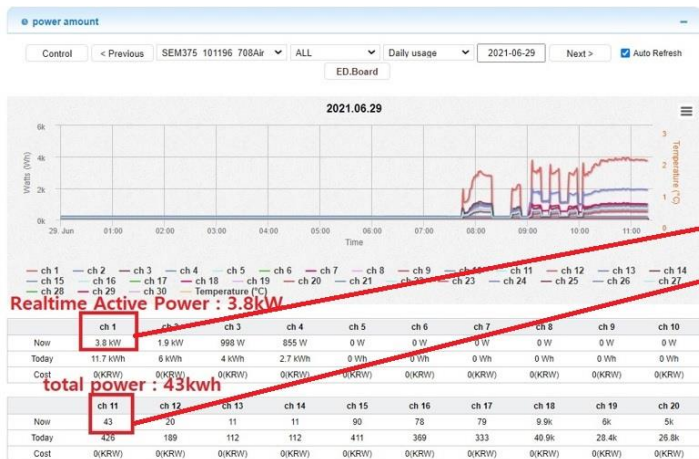

12. 1-Year energy data report: By using specially made software through RS-485 line.

13. 32-Channel Graphic Software: Free for limited period only for 10 sets buyer.

14. Alarm mode: High/Low setting

15. Compare mode: Yesterday/Today and Last month/this month.

Korins Inc.

Rm. 708, Dunchon-daero 474, Gyeonggi Province, Korea.
Postcode: 13229

Tel: +82-31-777-1588, +82-10-8905-1244

www.mywatt.biz   www.energyeye.kr   hyh@korins.kr

<https://www.youtube.com/watch?v=IN-vfCj75eA>

WEB CLOUD SERVICE